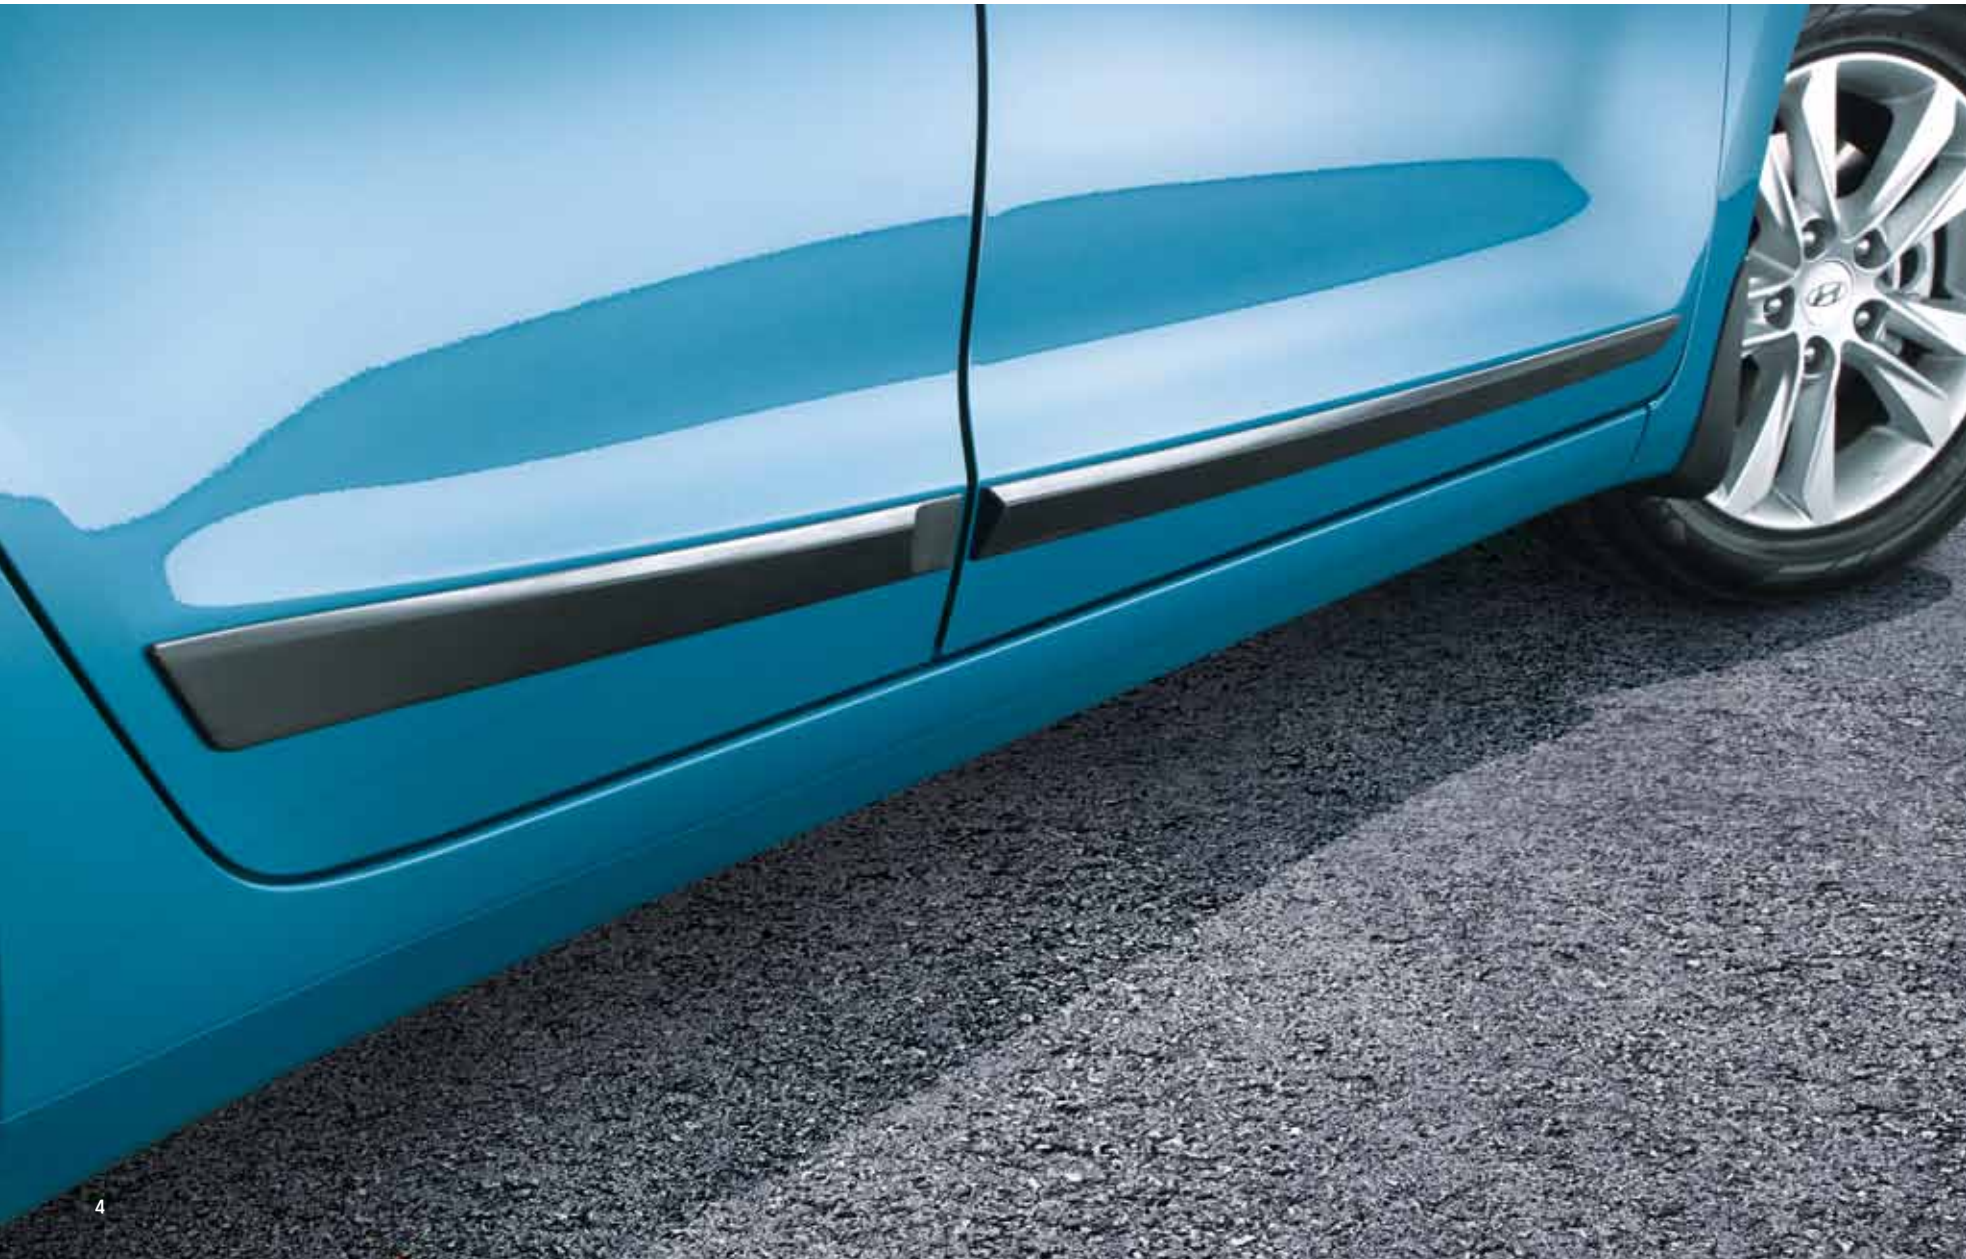

ENJOY TRUE ELEGANCE ON WHEELS

Give your i30 an even more powerful sense of beauty. And ensure it is even more stylish than it already is. Choose from a range of higher-quality products to make it as sleek on the outside as it is generously appointed on the inside.