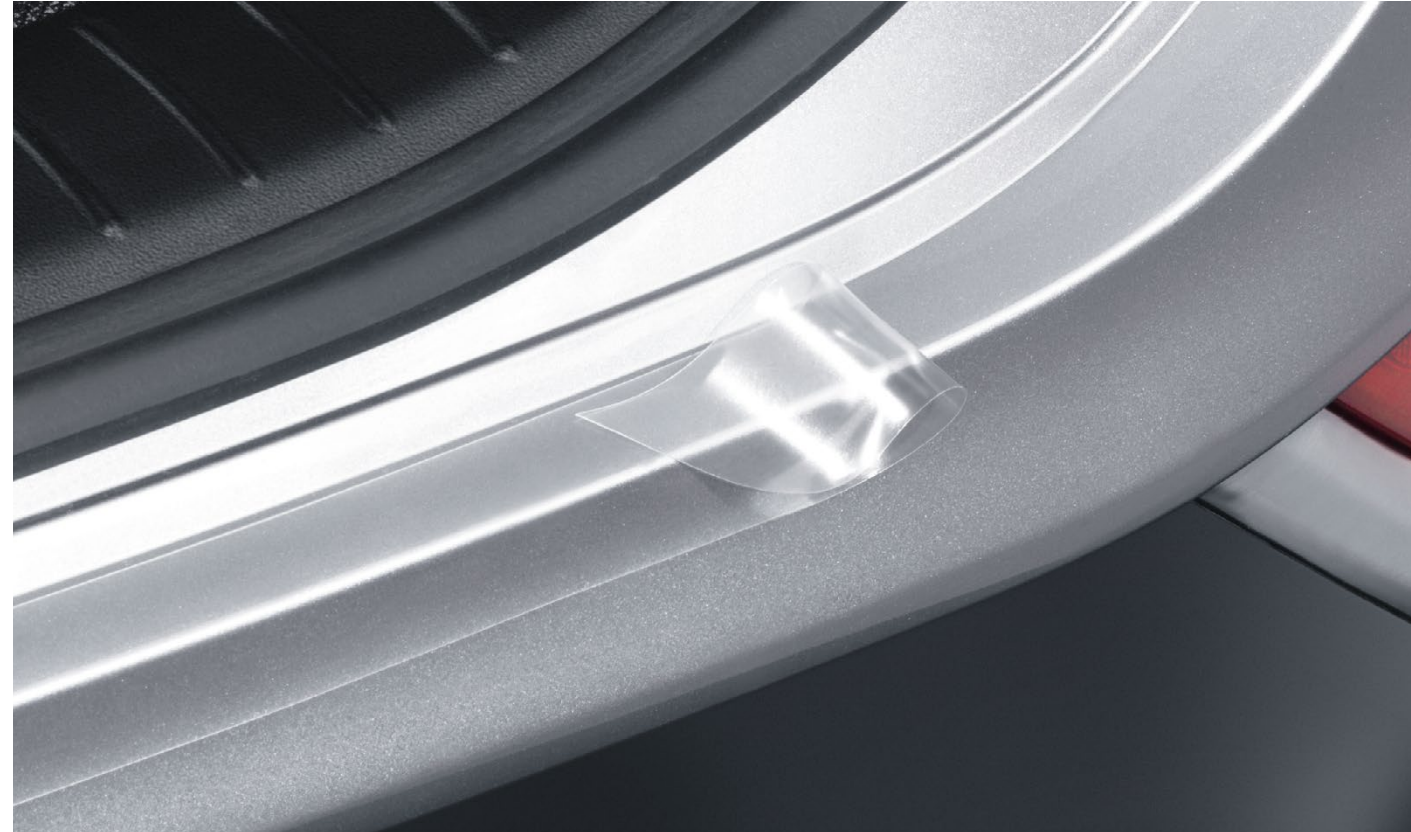

Rear bumper protection foil, transparent

Rear bumper protection foil, transparent

Effective and simple protection where it's most needed: this discreet transparent foil shields your rear bumper from loading and unloading damage.

S1272ADE00TR

Door handle recess protection foils

From scratch-prone to scratchproof: these durable, transparent films protect the paintwork in your door handle recesses from any fingernail or key scratches over time.

99272ADE00 (LHD/RHD)